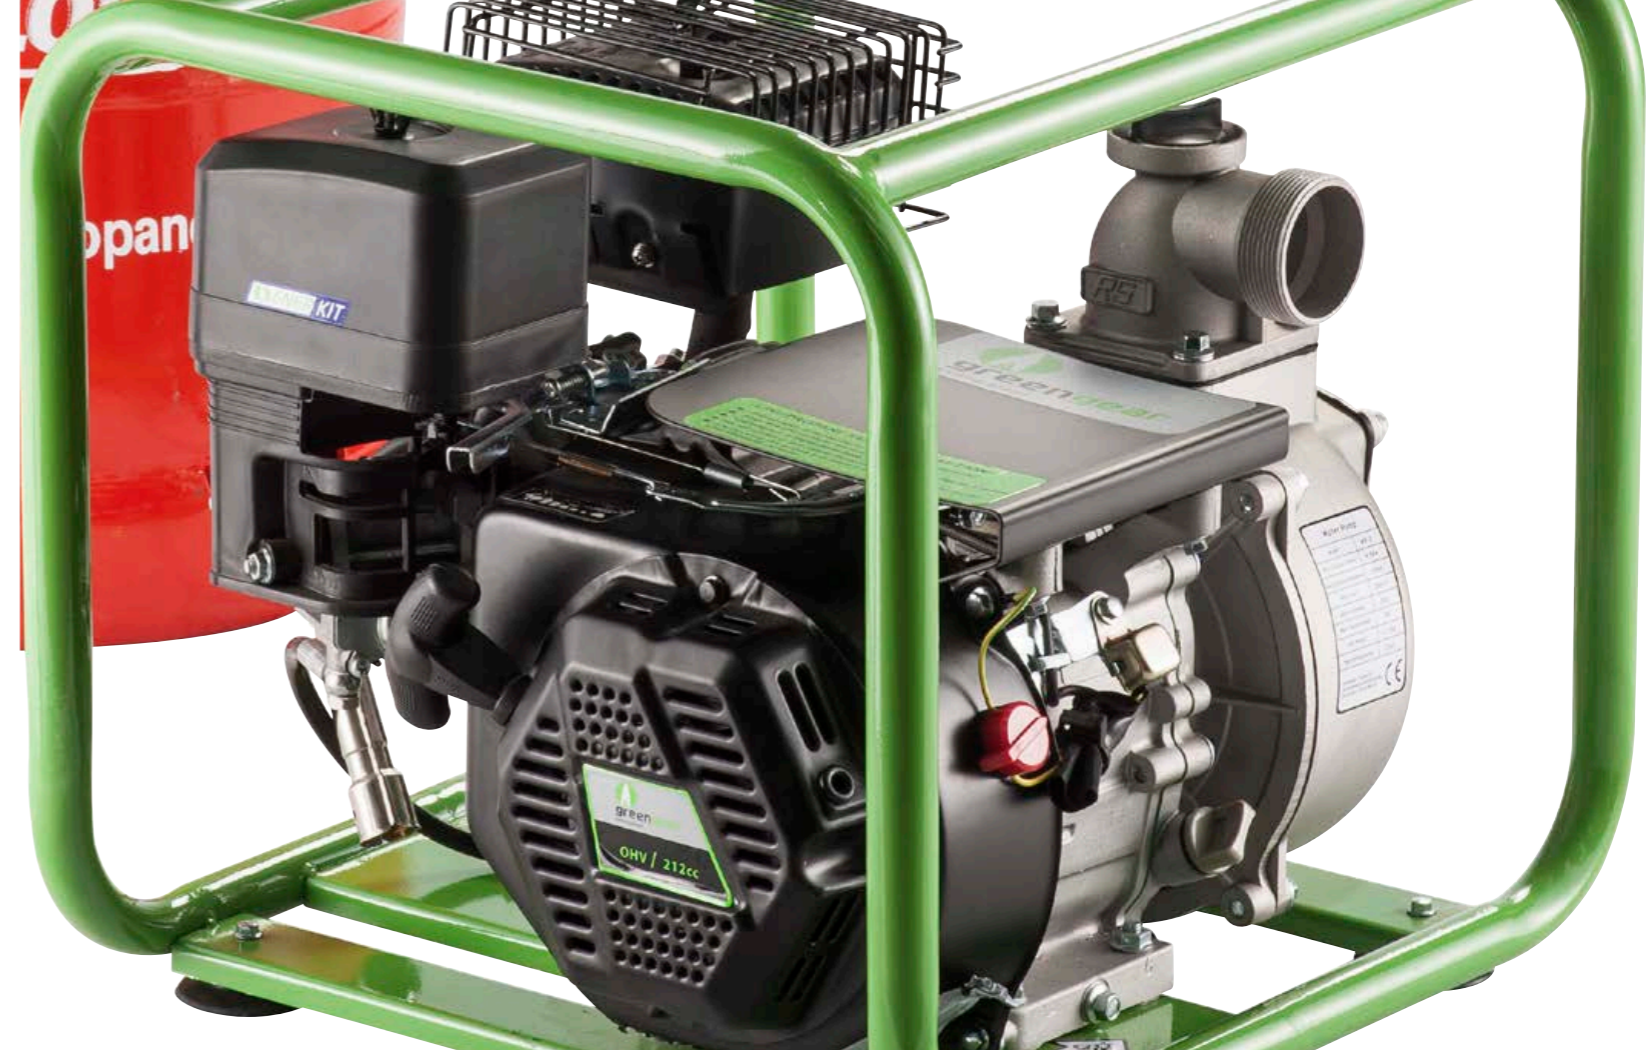

CALOR

now you can

POWER GENERATORS

Power Generator

GE-7000

**7
kW**

**3
phase**

The GE-7000 LPG Power Generator is easy to operate with a simplified power control center. Other items included are never-flat tires, high-leverage handles and tool kit. Use it for emergencies, job sites and off the grid locations where you need electricity.

Technical Data

Engine	GG6GN - 4 stroke
Displacement	445cc
LPG / Propane Technology	Enerkit Basic
Start Mode	Electric Start
Rated Voltage	110 V / 230 V / 400 V
Rated Frequency	50 Hz / 60 Hz
Rated Output	7.0 kW
Max Output	7.4 kW
3 Phase Rated AC Voltage	Upon request
Dimensions	68 cm x 55 cm x 59 cm / 26.7" x 21.6" x 23.2"
Net Weight	93 kg / 208 lbs

CALOR

now you can

WATER PUMPS