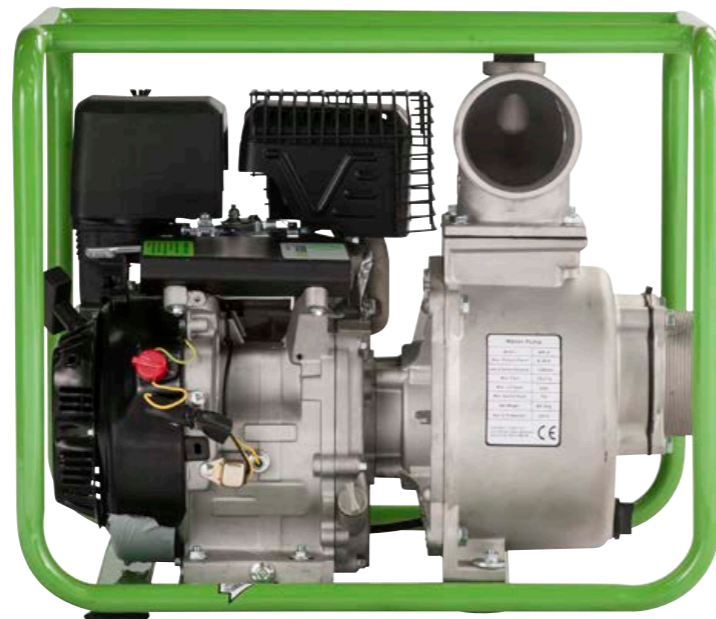

**CALOR**

now you can

WATER PUMPS

Water Pumps

WP-2 / WP-3 / WP-4

25
m³/h

42
m³/h

70
m³/h

The LPG Water Pumps easily remove water from a flooded basement or drain your fish pond. Use it to pump water to boat docks and out of duck blinds.

Technical Data	WP-2	WP-3	WP-4
Engine	GG3GN - 4 stroke	GG3GN - 4 stroke	GG7GN - 4 stroke
Displacement	208 cc	208 cc	260 cc
LPG / Propane Technology	Enerkit Basic	Enerkit Basic	Enerkit Basic
Start Mode	Recoil Start	Recoil Start	Recoil Start
Pump Type	Aluminum	Aluminum	Aluminum
Power and Speed	4.2 kW / 3600 rpm	4.2 kW / 3600 rpm	5.6 kW / 3600 rpm
Inlet/Outlet Diameter	50 mm / 50 mm 1.96" / 1.96"	80 mm / 80 mm 3.14" / 3.14"	100 mm / 100 mm 3.94" / 3.94"
Suction	7 m / 22 ft.	7 m / 22 ft.	7 m / 22 ft.
Lift	30 m / 98.4 ft	25 m / 82.2 ft.	25 m / 82.2 ft.
Flow	25 m ³ / h - 110 gal/m	42 m ³ / h - 185 gal/m	70 m ³ /h - 308.2 gal/m
Dimensions	48 cm x 44 cm x 44 cm 18.9" x 17.3" x 17.3"	57 cm x 45 cm x 48 cm 22.4" x 17.7" x 18.9"	62 cm x 46 cm x 54 cm 24.4" x 18.1" x 21.2"
Net Weight	26 kg / 57.3 lbs	28.5 kg / 62.8 lbs	31.5 kg / 66.9 lbs